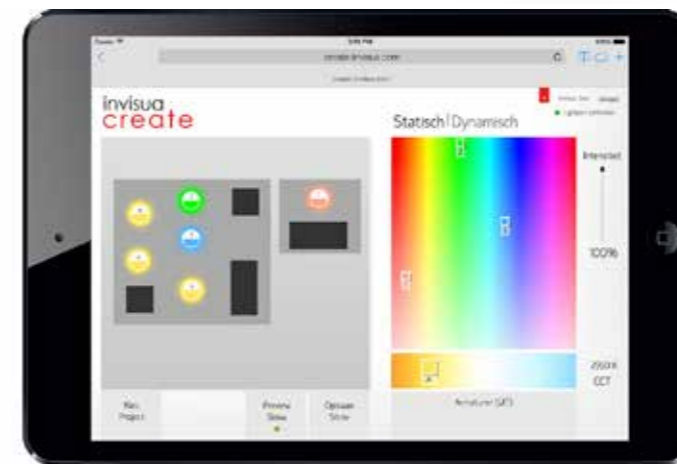

**INTENSIFY
THE SHOP
WINDOW
EXPERIENCE**

INVISUA MASTERSPOT

The Invisua Masterspot 2 Track fits into every shop interior thanks to its slim, industrial look. With its high intensity and its remarkable light quality makes it a real must-have for every retailer. It's adjustable to every color imaginable, whether it's clear white light or lively saturated colors. The track compatible adapter makes installation a breeze.

THE INVISUA CREATE WEB-APP

Plug and Play

In combination with the Invisua Create web-app, the Invisua Lightport assures an intuitive step by step configuration process. The Invisua Masterspot fixtures are discovered, identified and positioned on the right position of the floorplan. After that, with the Invisua Create web-app, amazing static or dynamic lighting scenes can be designed with your tablet or pc, without installing any software!

Week scheduler

To make the use of dynamic lighting even easier, the Invisua Create web-app was recently extended with the Week Scheduler page. Just drag and drop your lighting scenes to a specific day of the week and adjust the start and end time. Copy this day schedule easily to other days of the week, and your lighting installation will automatically activate the right lighting scene at the right time! Using dynamic lighting was never this easy!